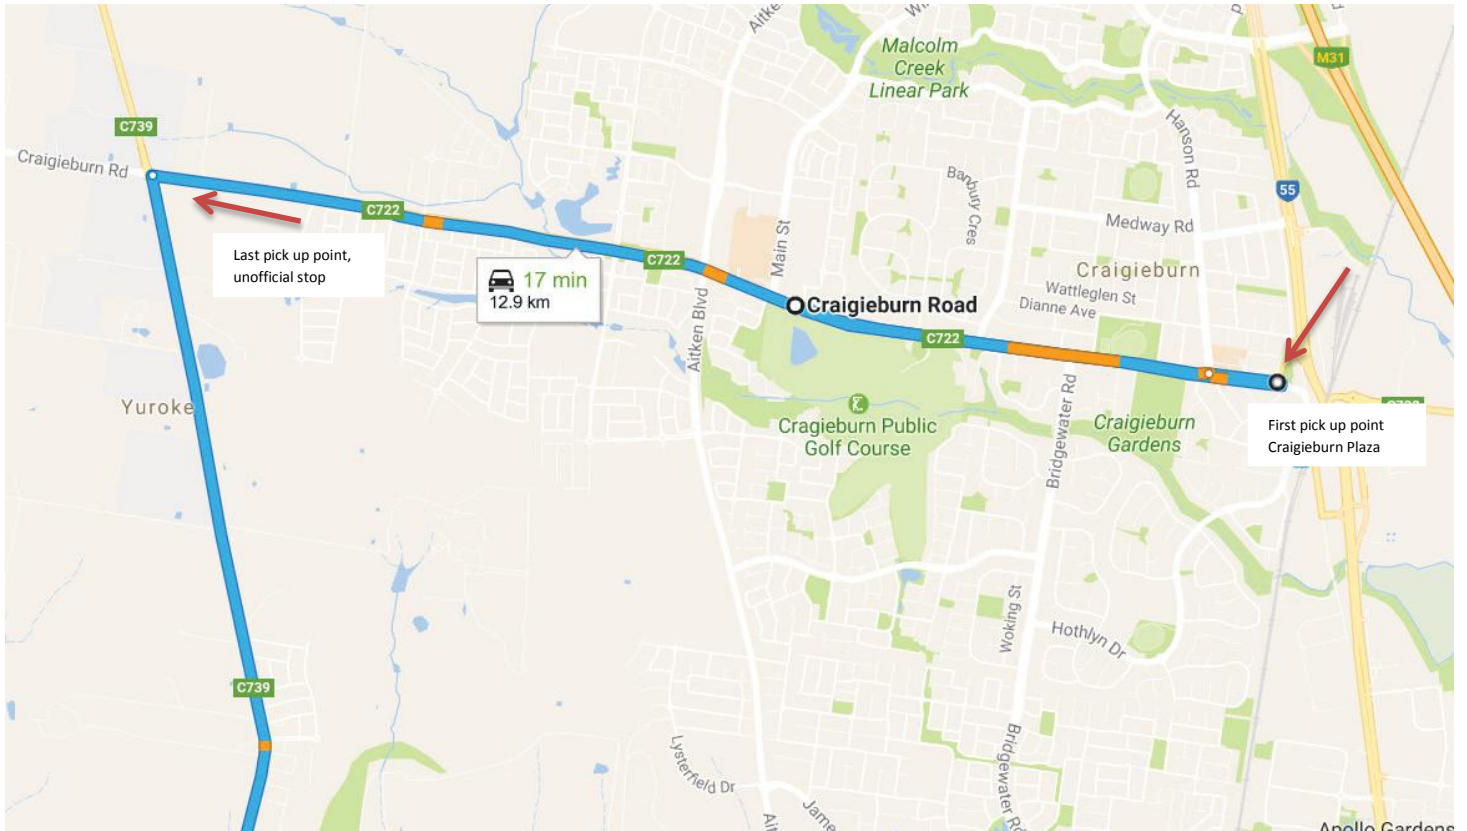

- Stop 1** – Bus Zone in front of Greenvale Shops (Crn Mickleham rd & Greenvale Drive)
- The bus will travel along Greenvale Drive
- Stop 2** – 484 Bus Stop ID 22087 Rudstone Bend
- Stop 3** – 484 Bus stop ID 7086 Greenvale Drive Reserve
- Stop 4** – 484 Bus stop ID 7087 Just after Clifton Rd
- Stop 5** - Greenvale Drive (near the corner of Barrymore) Unofficial stop - Across from McGuire Court

Turn right into Barrymore Drive –
Stop 6 – Stop ID 22824 Elgin rd

Turn right into Glencairn Drive -
Stop 7 –Stop ID 7653 Glencairn Drive

Last stop on route in Greenvale

Last stop on route – Foreman St, Westmeadows Stop ID 9119

**See additional map for
 Foreman st,
 Westmeadows**

AM School Runs – Greenvale Sector
 S5001, S5005, S5015, S5097, S5099,

AM School Service S5005

Craigieburn to Aitken College & Rosehill College

This bus will pick up Aitken & Rosehill students in Craigieburn, drop off students at Aitken College, then proceed to Greenvale to pick up additional students before travelling to Rosehill College to drop off students