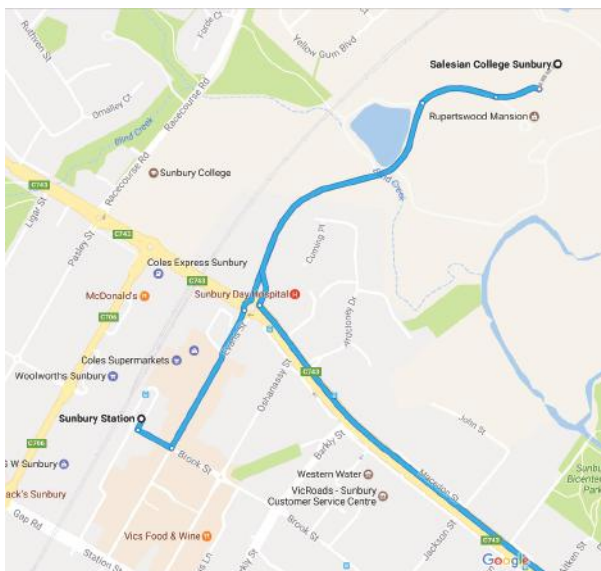

Salesian College

Route 479 Diversion 7.45am

AM Service – Airport West to Sunbury

Each school morning will divert into school yard to drop off students

Salesian College

Route 479 Diversion 15.45pm

PM Service – Sunbury to Airport West

Each school morning will divert into school yard to pick up students