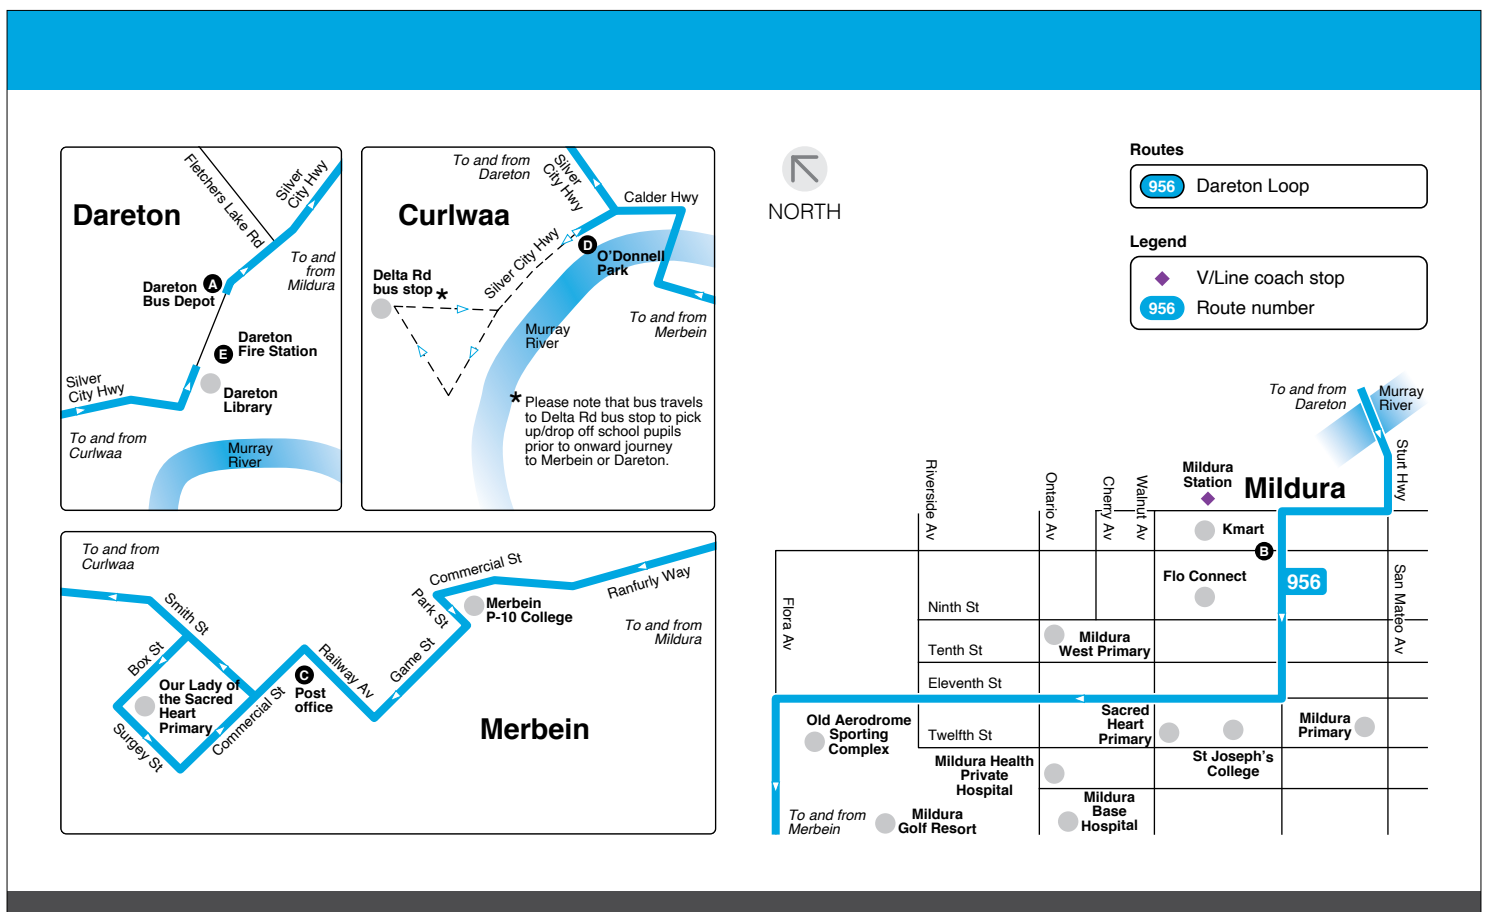

Route 956 - Dareton Loop via Mildura, Merbein & Curlwaa

Effective 1 January 2020

Description of route

956 - Dareton Loop

Commences from Dareton Bus Depot and operates via Silver City Hwy, Sturt Hwy, Seventh St, Deakin Ave, Eleventh St, Flora Ave, Ranfurly Way, Commercial St, Park St, Game St, Railway Ave, Commercial St, Surgey St, Box St, Smith St, Silver City Hwy, Olive Ln, Delta Rd, Silver City Hwy to Dareton Fire Station.

RETURN TRIPS

Please refer to Route 955.

Major stops

- A. Dareton Bus Depot
- B. Cnr Eighth St & Deakin Av
- C. Merbein Post Office
- D. O'Donnell Park
- E. Dareton Fire Station

Customers please note

- > Buses do not operate on a Victorian Public Holidays and Christmas Day, there are no services.
- > From time to time, bus schedules may change or be delayed without notice due to unforeseen circumstances.
- > Timetables are correct at the time of printing but may be subject to change. For more information visit transportnsw.info or call 131 500.
- > Buses do not operate on weekends.

Route 956 - Dareton Loop via Mildura, Merbein & Curlwaa

Monday to Friday 956 - Dareton Loop

| | PM | | | | | | | | | | | | | | | | | | |
|---------------------------|------|--|--|--|--|--|--|--|--|--|--|--|--|--|--|--|--|--|--|
| Dareton Bus Depot | 2.35 | | | | | | | | | | | | | | | | | | |
| Cnr Eighth St & Deakin Av | 2.50 | | | | | | | | | | | | | | | | | | |
| Merbein Post Office | 3.10 | | | | | | | | | | | | | | | | | | |
| O'Donnell Park | 3.30 | | | | | | | | | | | | | | | | | | |
| Dareton Fire Station | 3.45 | | | | | | | | | | | | | | | | | | |
| | S | | | | | | | | | | | | | | | | | | |

Service Information
S = Operates on Victorian school days only