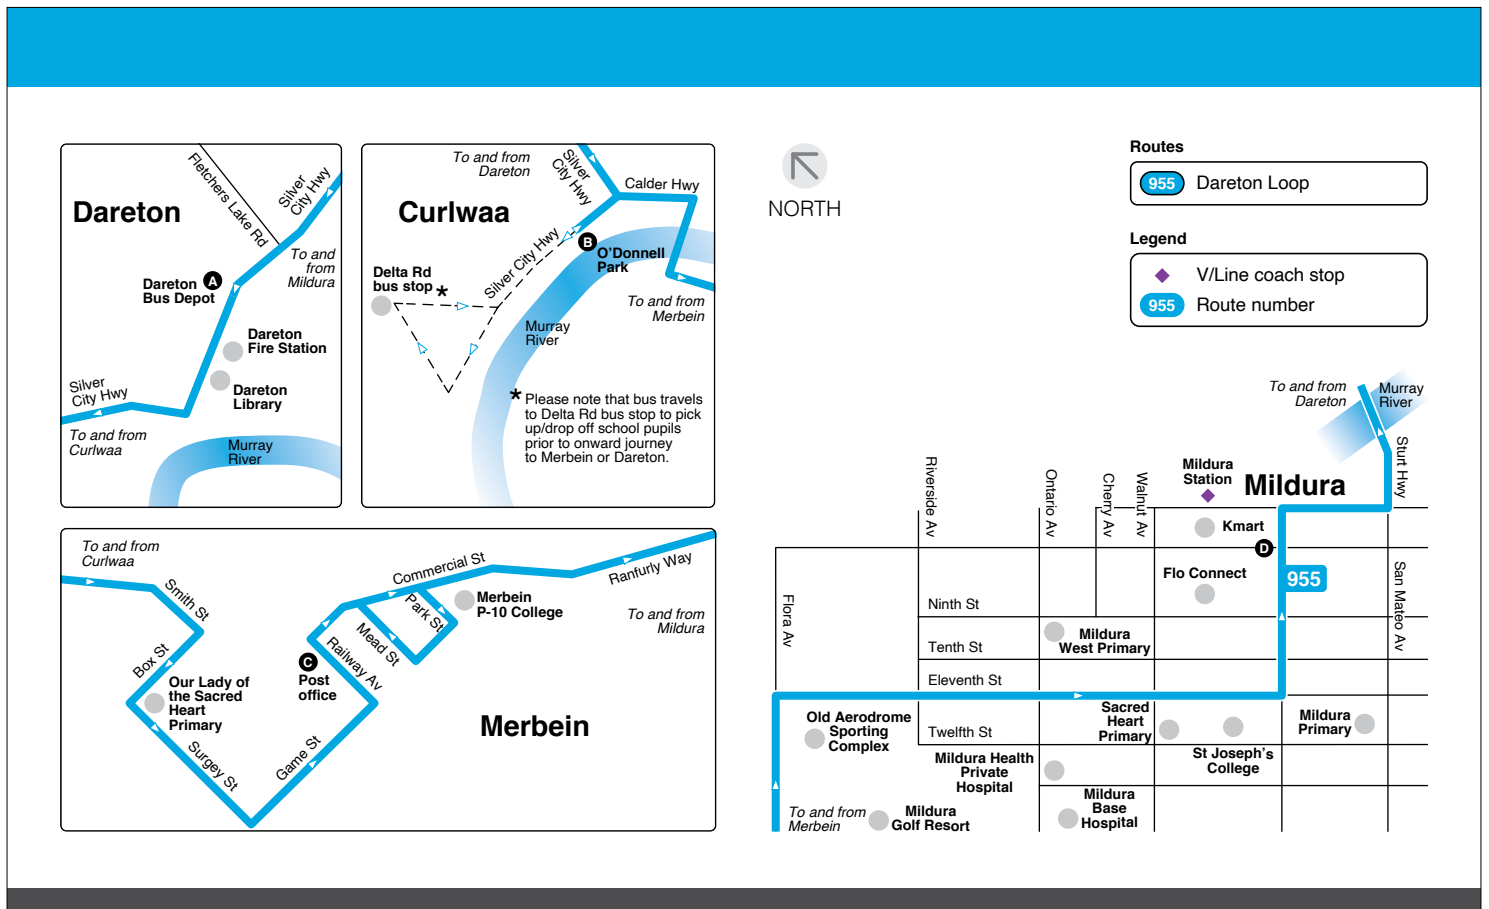

Route 955 - Dareton Loop via Curlwaa, Merbein & Mildura

Effective 1 January 2020

Description of route

955 - Dareton Loop

Commences from Dareton Bus Depot and operates via Silver City Hwy, Olive Ln, Delta Rd, Silver City Hwy, Calder Hwy, Smith St, Box St, Surgey St, Game St, Railway Ave, Mead St, Park St, Commercial St, Ranfurly Way, Flora Ave, Eleventh St, Deakin Ave, Seventh St, Sturt Hwy and Silver City Hwy to Dareton Bus Depot.

RETURN TRIPS

Please refer to Route 956.

Major stops

- A. Dareton Bus Depot
- B. 2386 Silver City Hwy
- C. Merbein Post Office
- D. Cnr Eighth St & Deakin Av

Customers please note

- > Buses do not operate on a Victorian Public Holidays and Christmas Day, there are no services.
- > From time to time, bus schedules may change or be delayed without notice due to unforeseen circumstances.
- > Timetables are correct at the time of printing but may be subject to change. For more information visit transportnsw.info or call **131 500**.
- > Buses do not operate on weekends.

Route 955 - Dareton Loop via Curlwaa, Merbein & Mildura

Monday to Friday 955 - Dareton Loop

| | PM | | | | | | | | | | | | | | | | | | |
|---------------------------|------|--|--|--|--|--|--|--|--|--|--|--|--|--|--|--|--|--|--|
| Dareton Bus Depot | 8.16 | | | | | | | | | | | | | | | | | | |
| O'Donnell Park | 8.30 | | | | | | | | | | | | | | | | | | |
| Merbein Post Office | 8.45 | | | | | | | | | | | | | | | | | | |
| Cnr Eighth St & Deakin Av | 9.05 | | | | | | | | | | | | | | | | | | |
| Dareton Bus Depot | 9.15 | | | | | | | | | | | | | | | | | | |
| | S | | | | | | | | | | | | | | | | | | |

Service Information

S = Operates on Victorian school days only