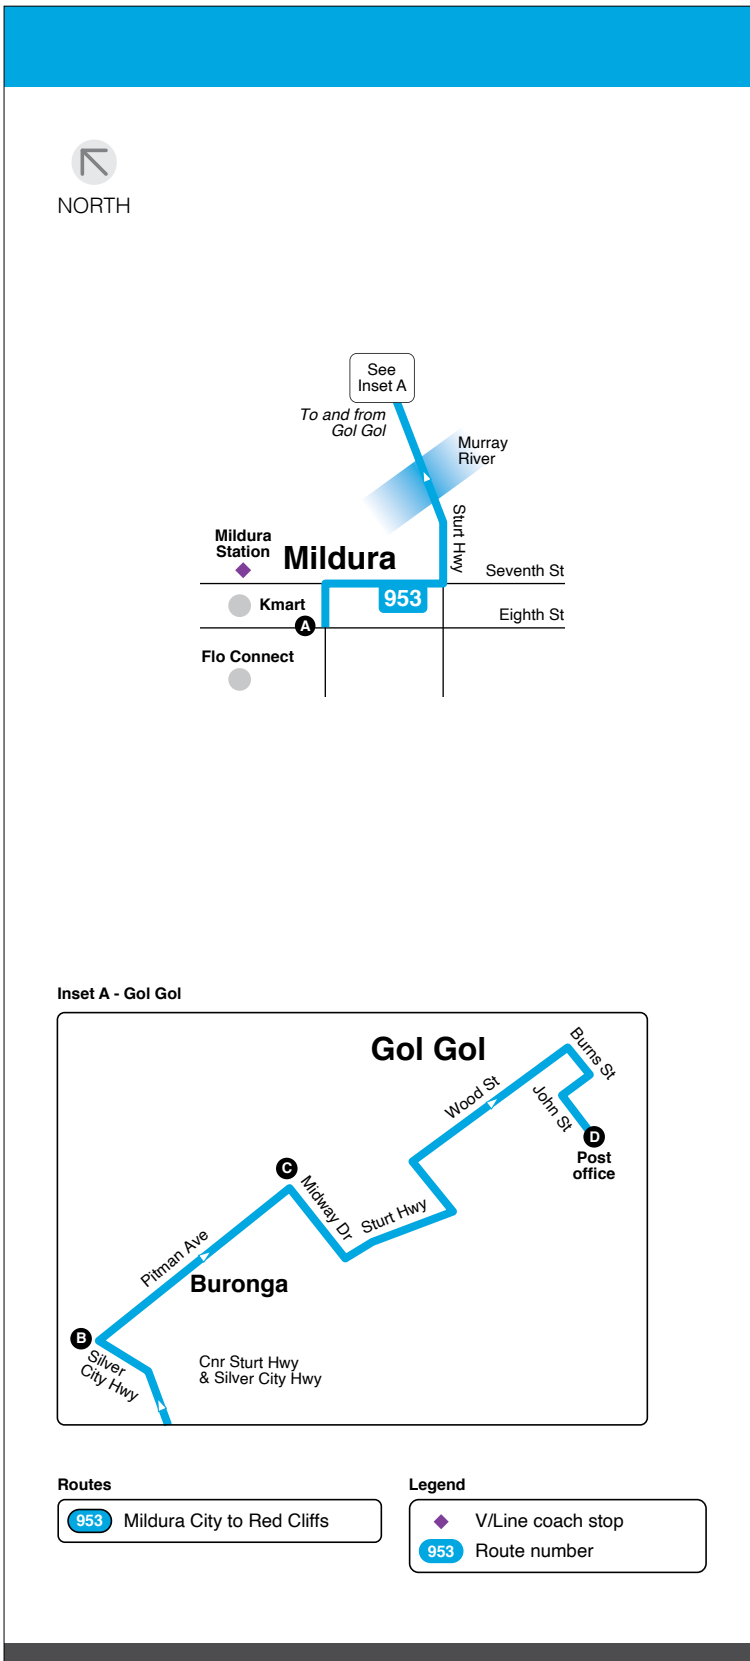

# Route 953 - Mildura to Gol Gol

Effective 1 January 2020

### 953 - Mildura to Gol Gol

Commences from Jackie's Corner (Cnr Deakin Ave & Eighth St) and operates via Deakin Ave, Seventh St, Sturt Hwy, Silver City Hwy, Pitman Ave, Midway Dr, Sturt Hwy, Wood St, Burns St and John St to Gol Gol Post Office.

### RETURN TRIPS

Please refer to Route 954.

## Major stops

- A. Cnr Eighth St & Deakin Av
- B. Cnr Silver City Hwy & Pitman Av
- C. Cnr Pitman Av & Midway Dr
- D. Cnr John St & Sturt Hwy