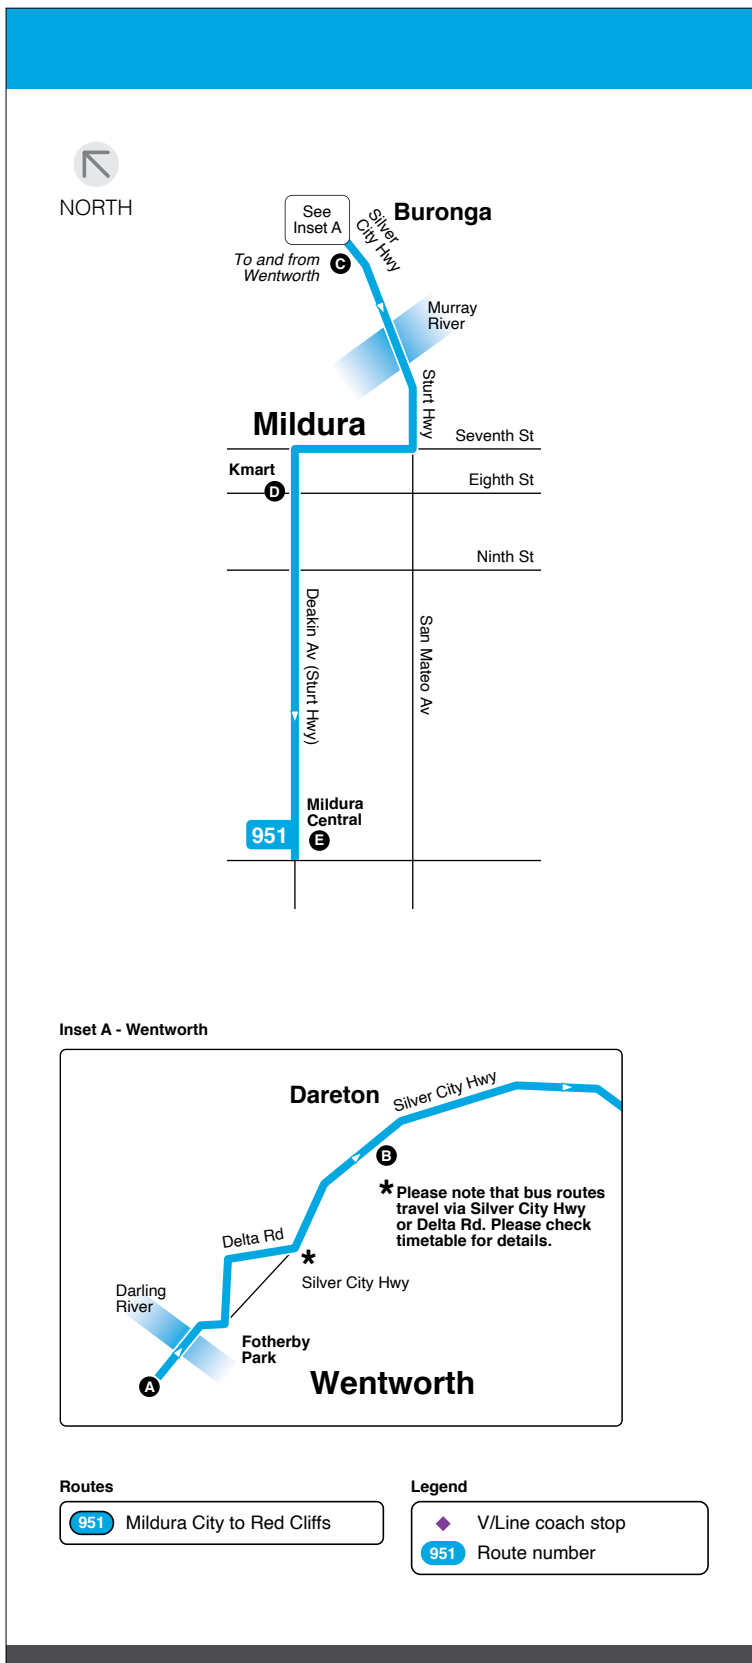

# Route 951 - Wentworth to Mildura

Effective 1 January 2020

### 951 - Wentworth to Mildura

Commences from Wentworth (Cnr Sandwyck St & Darling St) and operates via Delta Rd, Silver City Hwy, Sturt Hwy, Seventh St and Deakin Ave to Mildura Central.

## Major stops

- A. Cnr Sandwyck St & Darling St
- B. **Dareton**
- C. **Buronga**
- D. Cnr Eighth St & Deakin Av
- E. **Mildura Central**

# Route 951 - Wentworth to Mildura