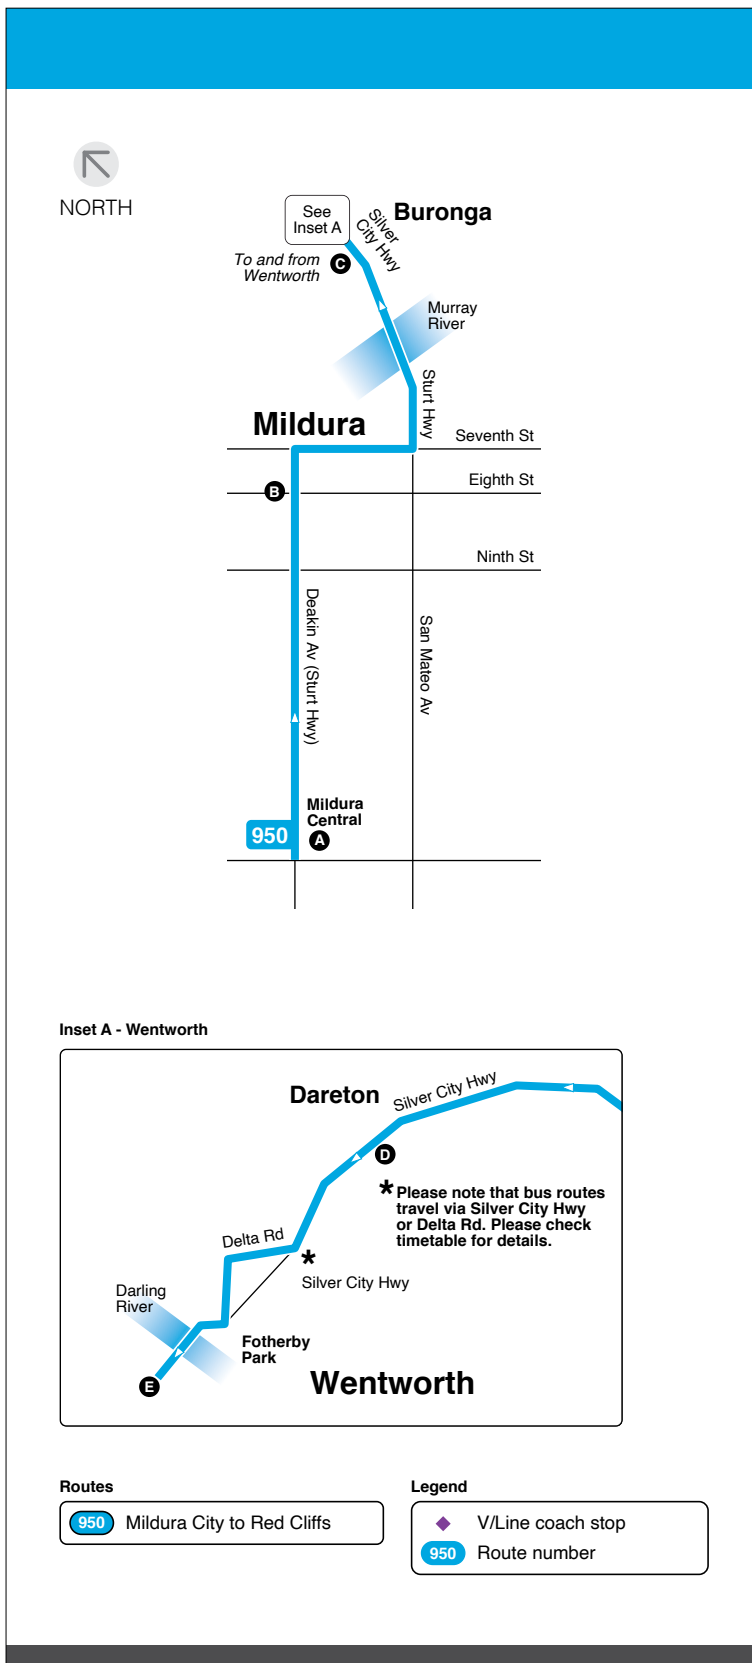

Route 950 - Mildura to Wentworth

Effective 1 January 2020

Description of route

950 - Mildura to Wentworth

Commences from Mildura Central and operates via Deakin Ave, Seventh St, Sturt Hwy, Silver City Hwy and Delta Rd to Wentworth (Cnr Sandwyeh St & Darling St).

RETURN TRIPS

Please refer to Route 951.

Major stops

- A. Mildura Central
- B. Cnr Eighth St & Deakin Av
- C. Buronga
- D. Dareton
- E. Cnr Sandwyeh St & Darling St

Customers please note

- > Buses do not operate on a Victorian Public Holidays and Christmas Day, there are no services.
- > From time to time, bus schedules may change or be delayed without notice due to unforeseen circumstances.
- > Timetables are correct at the time of printing but may be subject to change. For more information visit transportnsw.info or call 131 500.
- > Buses do not operate on weekends.

Route 950 - Mildura to Wentworth

Monday to Friday 950 - Mildura to Wentworth

	AM	AM	PM	PM	PM													
Mildura Central	7.05	10.45	2.45		5.35													
Cnr Eighth St & Deakin Av	7.10	11.00	2.55	4.00	5.40													
Mildura Railway Station	7.11																	
Buronga	7.15	11.05	3.00	4.05	5.45													
Dareton	7.30	11.20	3.20	4.20	5.55													
Cnr Sandwyh St & Darling St	7.45	11.35	3.35	4.35	6.10													
		D	D	D, S														

Service Information

D = Operates via Delta Rd (all other services operate via Silver City Hwy and set down only for Delta Rd)

S = Operates on Victorian school days only