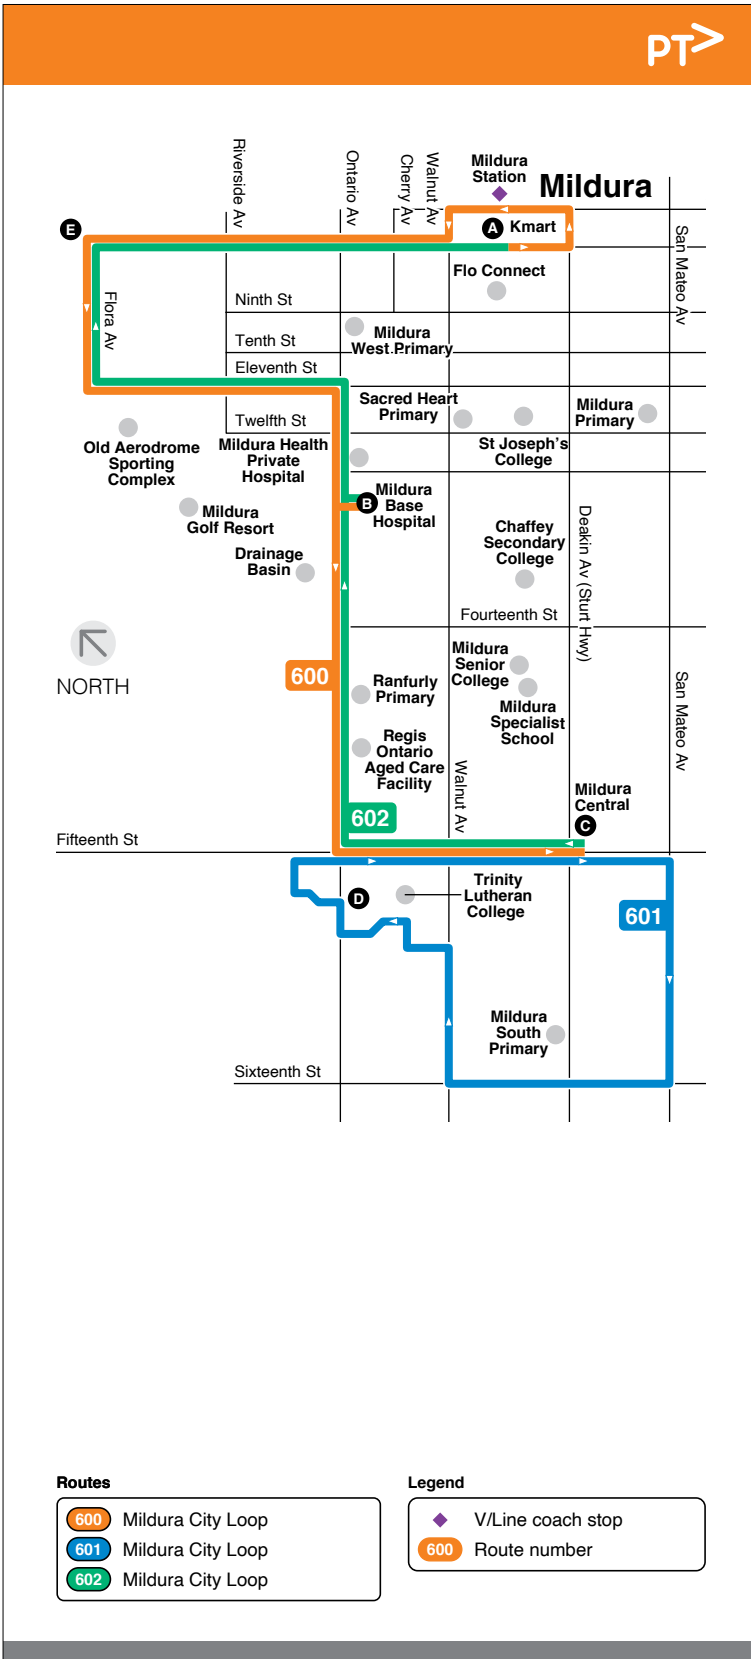

## Route 600/601/602 Mildura City Loop via Kmart, Mildura Central & City South

#### 600 - Mildura to Mildura Central

Commences from Mildura K-mart in Eighth St and operates via Deakin Ave, Seventh St, Walnut Ave, Eighth St, Flora Ave, Eleventh St, Ontario Ave, Mildura Base Hospital, Ontario Ave and Fifteenth St to Mildura Central Shopping Centre.

#### 601 - Mildura South Loop

Commences from Mildura Central Shopping Centre and operates via Fifteenth St to San Mateo Ave, Sixteenth St, Walnut Ave, Dunning Dr, Panorama Dr, Holyoake Way, Ontario Ave, Westside Blvd and Fifteenth St, returning to Mildura Central Shopping Centre.

### Major stops

- Kmart
- Mildura Base Hospital
- Mildura Central
- Cnr Westside Blvd & Ontario Av
- Cnr Flora Av & Eighth St