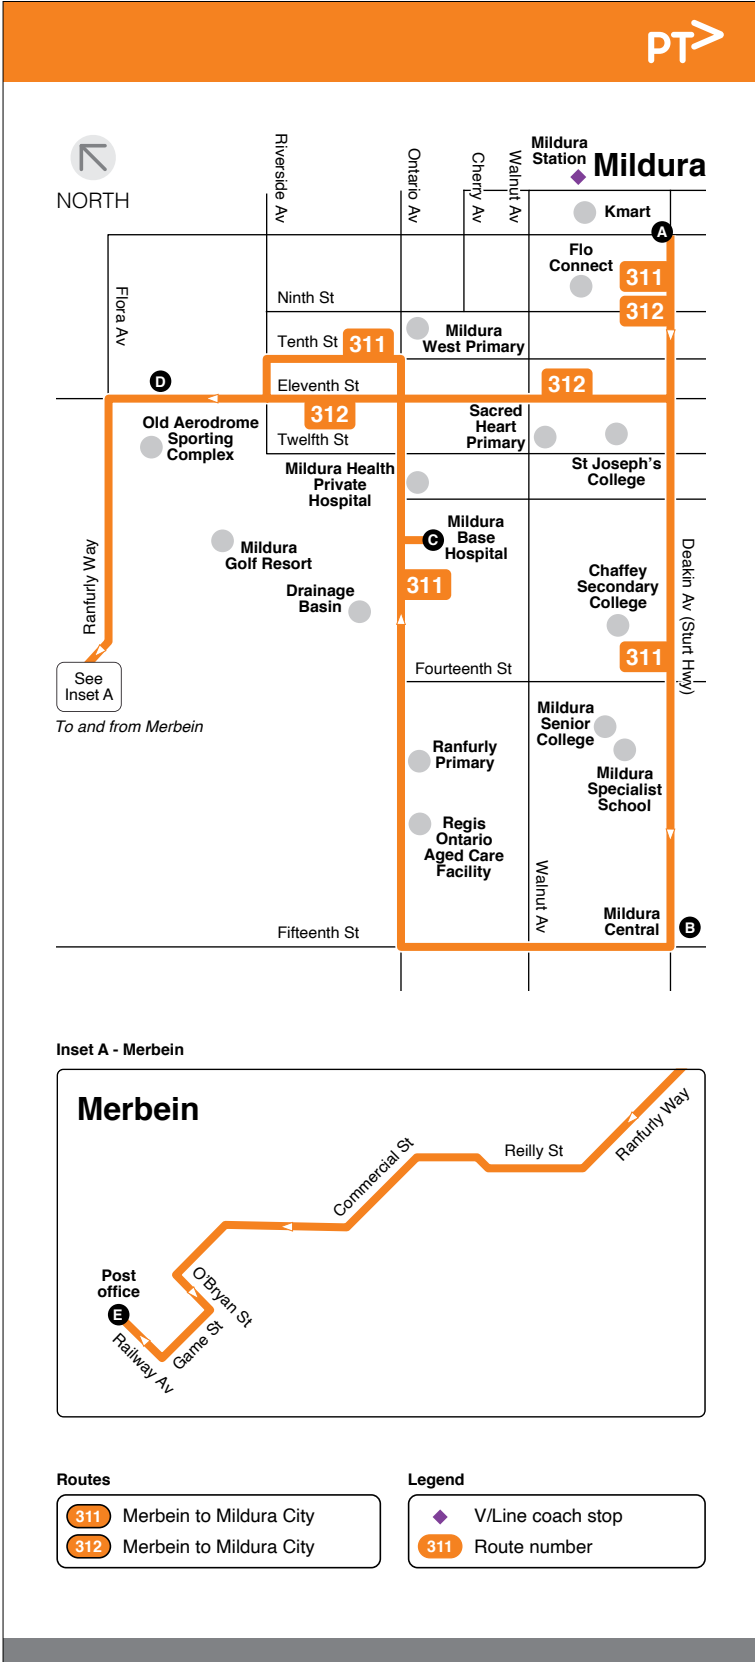

311/312

Route 311/312 Mildura to Merbein

Description of route

- 311 - Mildura to Merbein**
Commences from Ransoms Menswear (corner of Eighth St & Deakin Ave) and operates via Deakin Ave, Fifteenth St, Mildura Central Shopping Centre, Fifteenth St, Ontario Av, Mildura Base Hospital, Ontario Av, Tenth St, Riverside Ave, Eleventh St, Flora Ave/Ranfurly Way, Reilly St, Commercial St, O'Bryan St, Game St, and Railway Ave to Merbein Post Office.
- 312 - Mildura to Merbein**
Operates via Eleventh St and does not serve Mildura Central Shopping Centre or Mildura Base Hospital.

RETURN TRIPS

Please refer to Route 211.

Major stops

- A. Cnr Eighth St & Deakin Av
- B. **Mildura Central**
- C. **Mildura Base Hospital**
- D. **Old Aerodrome Sporting Complex**
- E. **Merbein Post Office**

Saturday 311 - Mildura to Merbein

	PM																
Cnr Eighth St & Deakin Av	2.00																
Mildura Central	2.05																
Mildura Base Hospital	2.10																
Old Aerodrome Sporting Complex	2.15																
Merbein Post Office	2.20																

Monday to Friday 312 - Mildura to Merbein

	PM																
Cnr Eighth St & Deakin Av	3.35																
Old Aerodrome Sporting Complex	3.45																
Merbein Post Office	3.55																