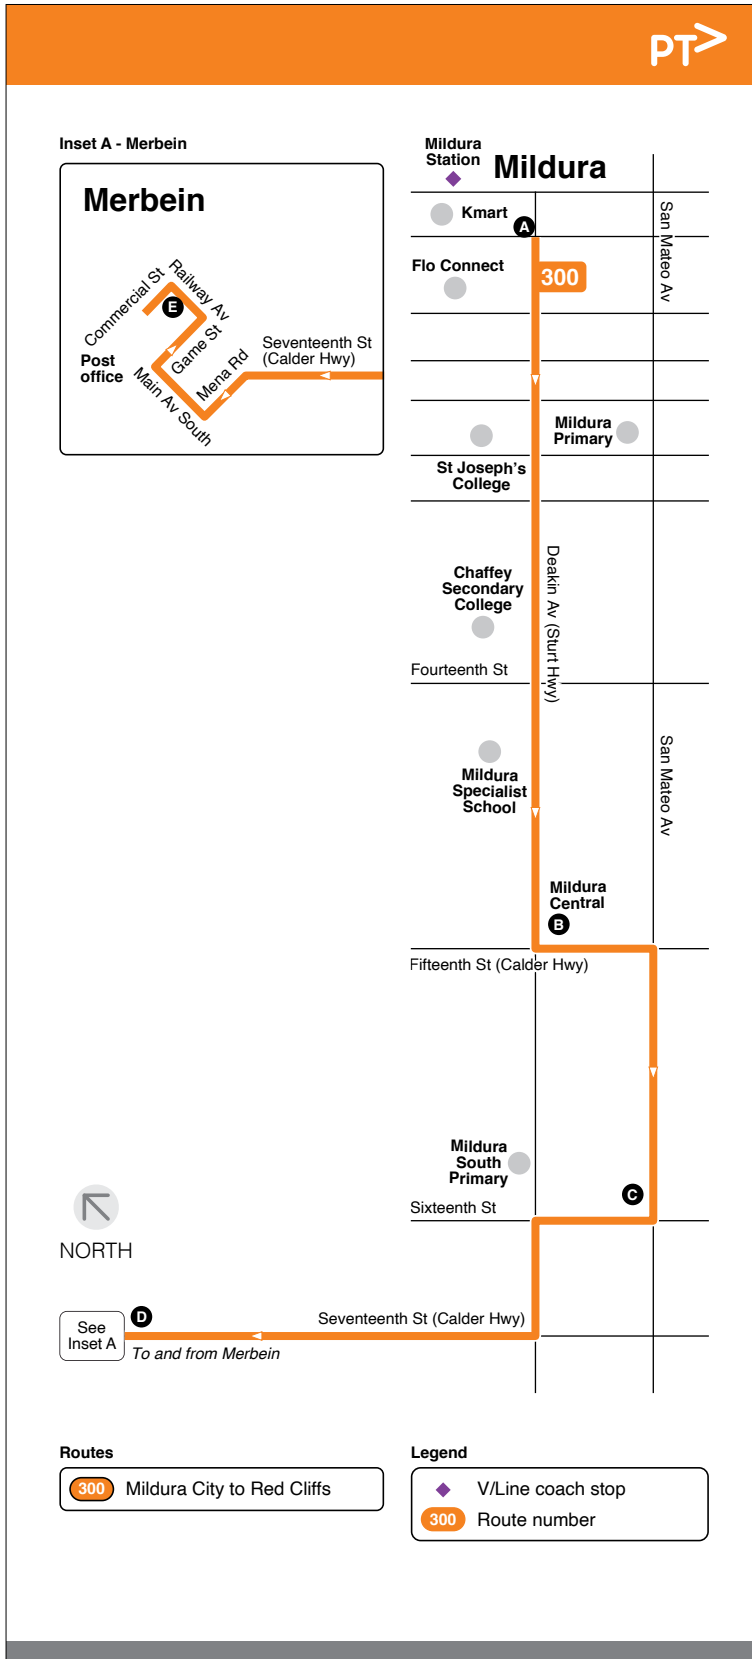

300

Route 300 Mildura to Merbein

Description of route

300 - Mildura to Merbein

Commences from Ransoms Menswear (Cnr Deakin Ave & Eighth St) and operates via Deakin Ave, Fifteenth St, Centro Shopping Centre, Fifteenth St, San Mateo Ave, Sixteenth St, Deakin Ave, Seventeenth St, Mena Rd, Main Avenue South, Game St and Railway Ave to Merbein Post Office.

RETURN TRIPS

Please refer to Route 250.

Major stops

- A. Cnr Eighth St & Deakin Av
- B. **Mildura Central**
- C. Cnr Sixteenth St & Deakin Av
- D. **Lake Hawthorn**
- E. **Merbein Post Office**

Customers please note

Monday to Friday 300 - Mildura to Merbein

	AM	AM	AM	PM	PM	PM	PM	PM	PM									
Cnr Eighth St & Deakin Av	7.20	7.45	10.30	12.30	2.30	3.00	4.00	5.40	6.30									
Mildura Central	7.25	7.50	10.35	12.35	2.35	3.05	4.05	5.45	6.35									
Cnr Sixteenth St & Deakin Av	7.28	7.53	10.38	12.38	2.38	3.08	4.08	5.48	6.38									
Lake Hawthorn	7.30	7.55	10.40	12.40	2.40	3.10	4.10	6.00	6.40									
Merbein Post Office	7.45	8.10	10.55	1.00	2.55	3.25	4.30	6.05	6.55									
		S																

Saturday 300 - Mildura to Merbein

	AM	PM	PM															
Cnr Eighth St & Deakin Av	8.45	12.00	4.00															
Mildura Central	8.50	12.05	4.05															
Cnr Sixteenth St & Deakin Av	8.53	12.08	4.08															
Lake Hawthorn	8.55	12.10	4.10															
Merbein Post Office	9.05	12.20	4.20															