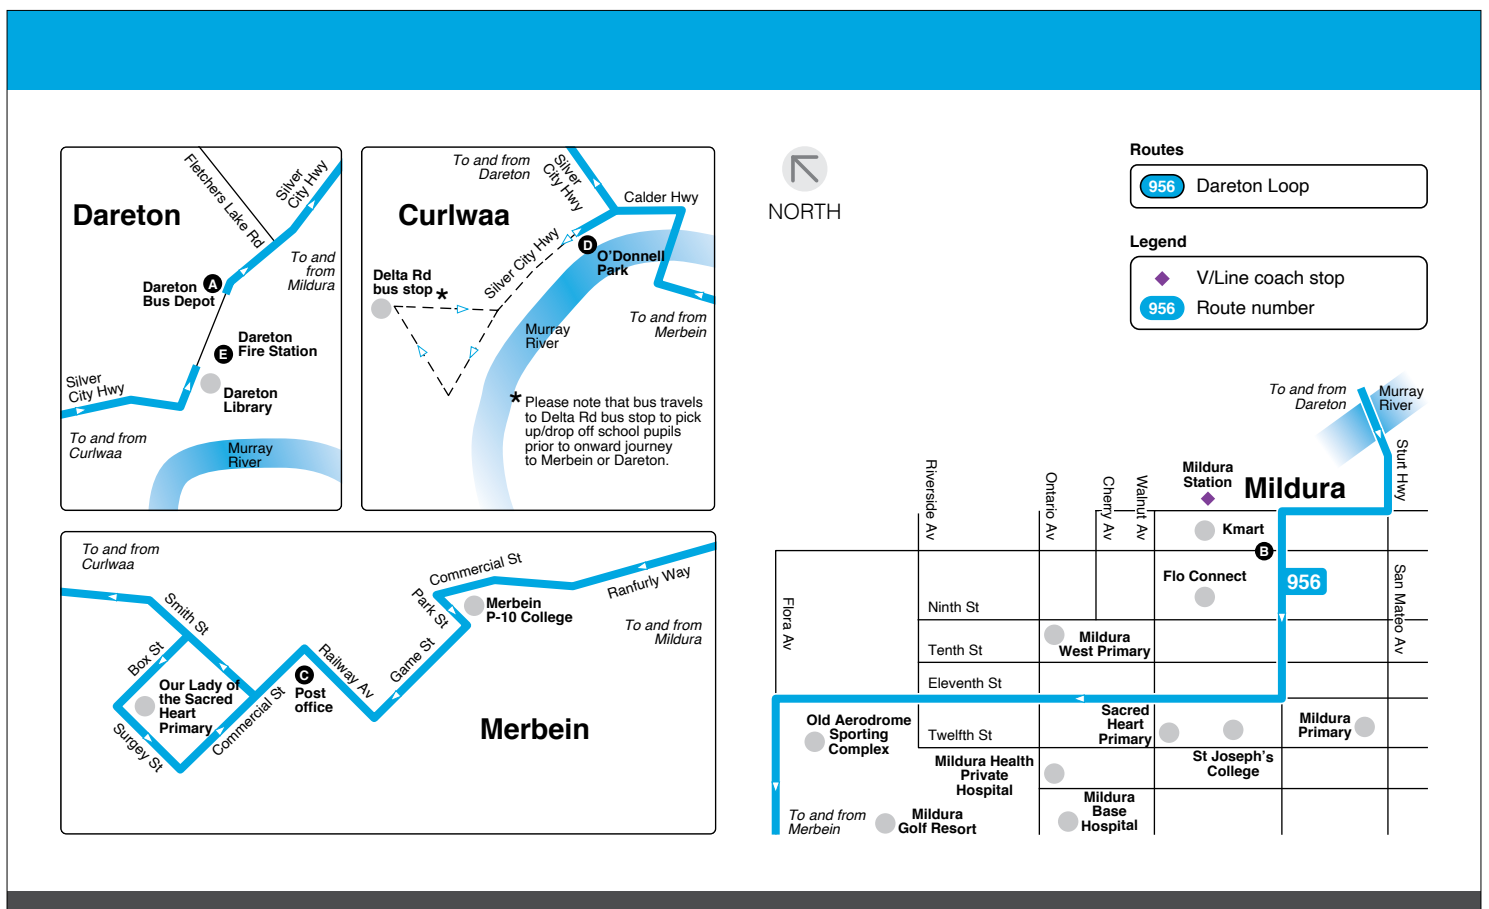

Route 956 - Dareton Loop via Mildura, Merbein & Curlwaa

Effective 1 January 2020

Description of route

956 - Dareton Loop

Commences from Dareton Bus Depot and operates via Silver City Hwy, Sturt Hwy, Seventh St, Deakin Ave, Eleventh St, Flora Ave, Ranfurly Way, Commercial St, Park St, Game St, Railway Ave, Commercial St, Surgey St, Box St, Smith St, Silver City Hwy, Olive Ln, Delta Rd, Silver City Hwy to Dareton Fire Station.

RETURN TRIPS

Please refer to Route 955.

Major stops

- Dareton Bus Depot
- Cnr Eighth St & Deakin Av
- Merbein Post Office
- O'Donnell Park
- Dareton Fire Station

Customers please note

- > Buses do not operate on a Victorian Public Holidays and Christmas Day, there are no services.
- > From time to time, bus schedules may change or be delayed without notice due to unforeseen circumstances.
- > Timetables are correct at the time of printing but may be subject to change. For more information visit transportnsw.info or call 131 500.
- > Buses do not operate on weekends.

Route 956 - Dareton Loop via Mildura, Merbein & Curlwaa

Monday to Friday 956 - Dareton Loop

	PM																	
Dareton Bus Depot	2.35																	
Cnr Eighth St & Deakin Av	2.50																	
Merbein Post Office	3.10																	
O'Donnell Park	3.30																	
Dareton Fire Station	3.45																	
	S																	

Service Information

S = Operates on Victorian school days only