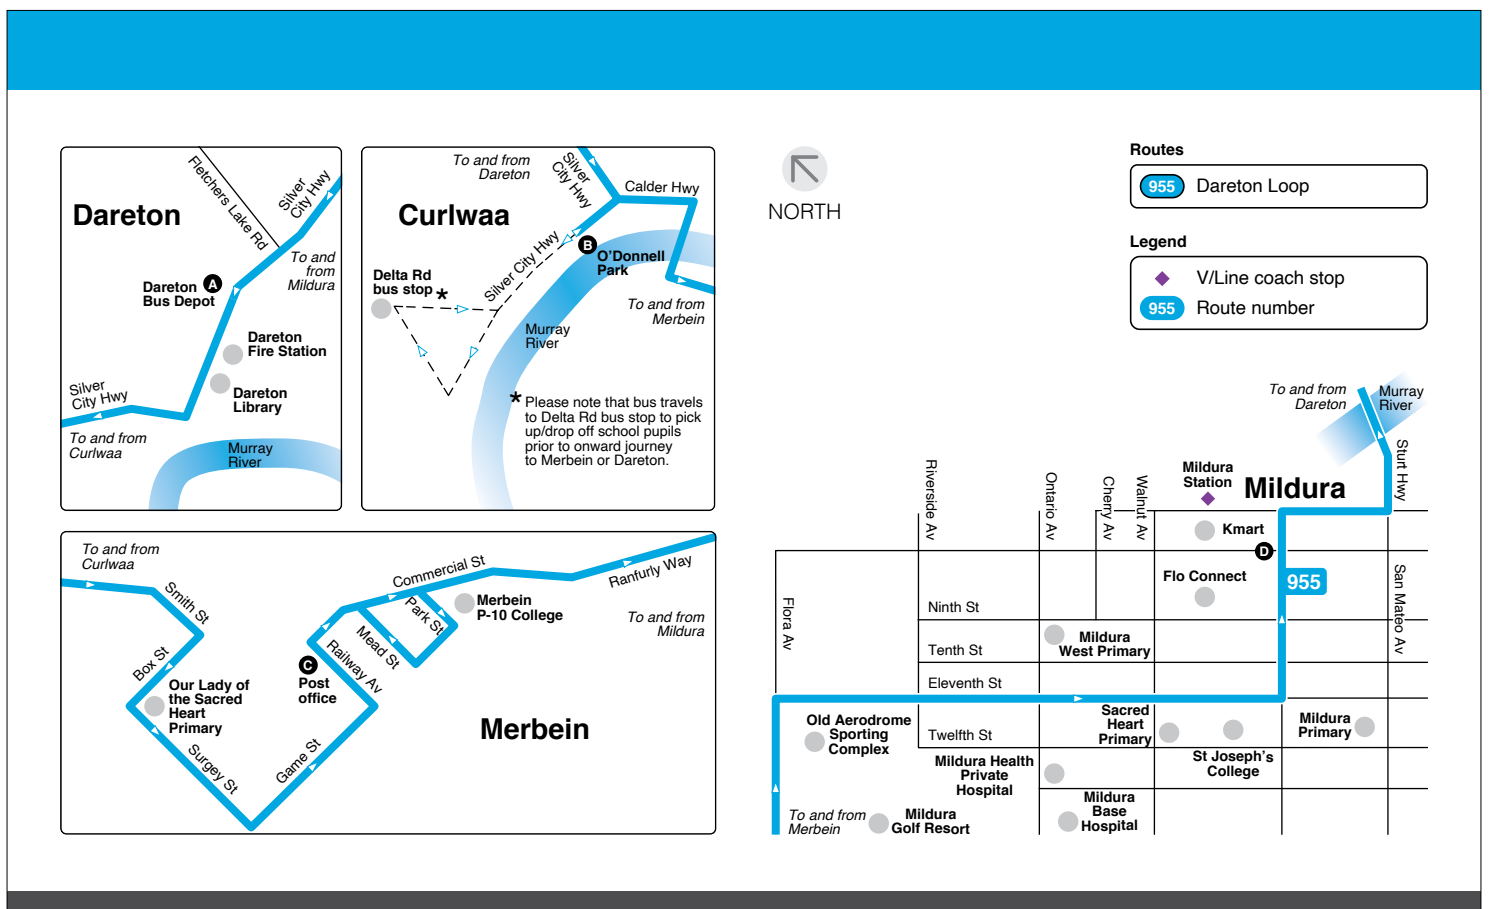

Route 955 - Dareton Loop via Curlwaa, Merbein & Mildura

Effective 1 January 2020

Description of route

955 - Dareton Loop

Commences from Dareton Bus Depot and operates via Silver City Hwy, Olive Ln, Delta Rd, Silver City Hwy, Calder Hwy, Smith St, Box St, Surgey St, Game St, Railway Ave, Mead St, Park St, Commercial St, Ranfurly Way, Flora Ave, Eleventh St, Deakin Ave, Seventh St, Sturt Hwy and Silver City Hwy to Dareton Bus Depot.

RETURN TRIPS

Please refer to Route 956.

Major stops

- A. Dareton Bus Depot
- B. 2386 Silver City Hwy
- C. Merbein Post Office
- D. Cnr Eighth St & Deakin Av

Customers please note

- > Buses do not operate on a Victorian Public Holidays and Christmas Day, there are no services.
- > From time to time, bus schedules may change or be delayed without notice due to unforeseen circumstances.
- > Timetables are correct at the time of printing but may be subject to change. For more information visit transportnsw.info or call **131 500**.
- > Buses do not operate on weekends.

Route 955 - Dareton Loop via Curlwaa, Merbein & Mildura

Monday to Friday 955 - Dareton Loop

	PM																	
Dareton Bus Depot	8.16																	
O'Donnell Park	8.30																	
Merbein Post Office	8.45																	
Cnr Eighth St & Deakin Av	9.05																	
Dareton Bus Depot	9.15																	
	S																	

Service Information

S = Operates on Victorian school days only